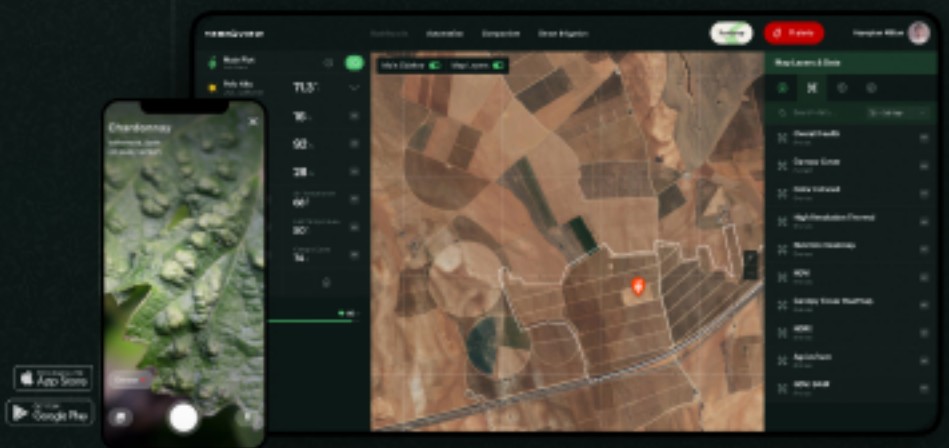

2019
INCEPTION

MAY 2019
Raised $815K

2020
PROGRESS

NOVEMBER 2019
Test data collection in Spain
AUM: 20 Ha

MARCH 2020
Alpha release

SEPTEMBER 2020
Raised $1.5 million

2021
LAUNCH

JULY 2020
Alpha test release
5 wineries in Spain
AUM: 150 Ha

FEBRUARY 2021
Beta launch
10 wineries in the USA & Spain
AUM: 500 Ha

JANUARY 2021
Integration with Sentinel-2, Maxar
Integration ready with all imagery providers
Integration ready with all data providers

JUNE 2021
Raised $1.5 million
10 users within 30 days of launch

MAY 2021
Commercial release
USA, Canada & Spain
TerraviewOS
Yield estimation
All in one dashboard
Alert & recommendations
Work Order

DECEMBER 2021
70+ paying customers
ARR: $275K
Traceability 2.0 launch
World's 1st voice led data scouting & collection tool
Multi-language support
Compliance record management

JULY 2022
300+ paying customers
ARR: $1 million
Terraview 2.0 launch

SEPTEMBER 2021
Reached 140 users
25+ paying customers
Yield estimation - 95% proven accuracy
AUM: 20,000 Ha

MARCH 2022
Risk dashboard 1.0 launch (only in California)
Wine industry's 1st weather-related risk dashboard
Continuous winery risk measurement
Production
Distribution
Capital

2022
TARGET

Contact
Prateek Srivastava
Co-founder & CEO
prateek@terraview.co
www.terraview.co

Barcelona, Zurich, New York

*AUM - Area Under Management | *ARR - Annual Recurring Revenue