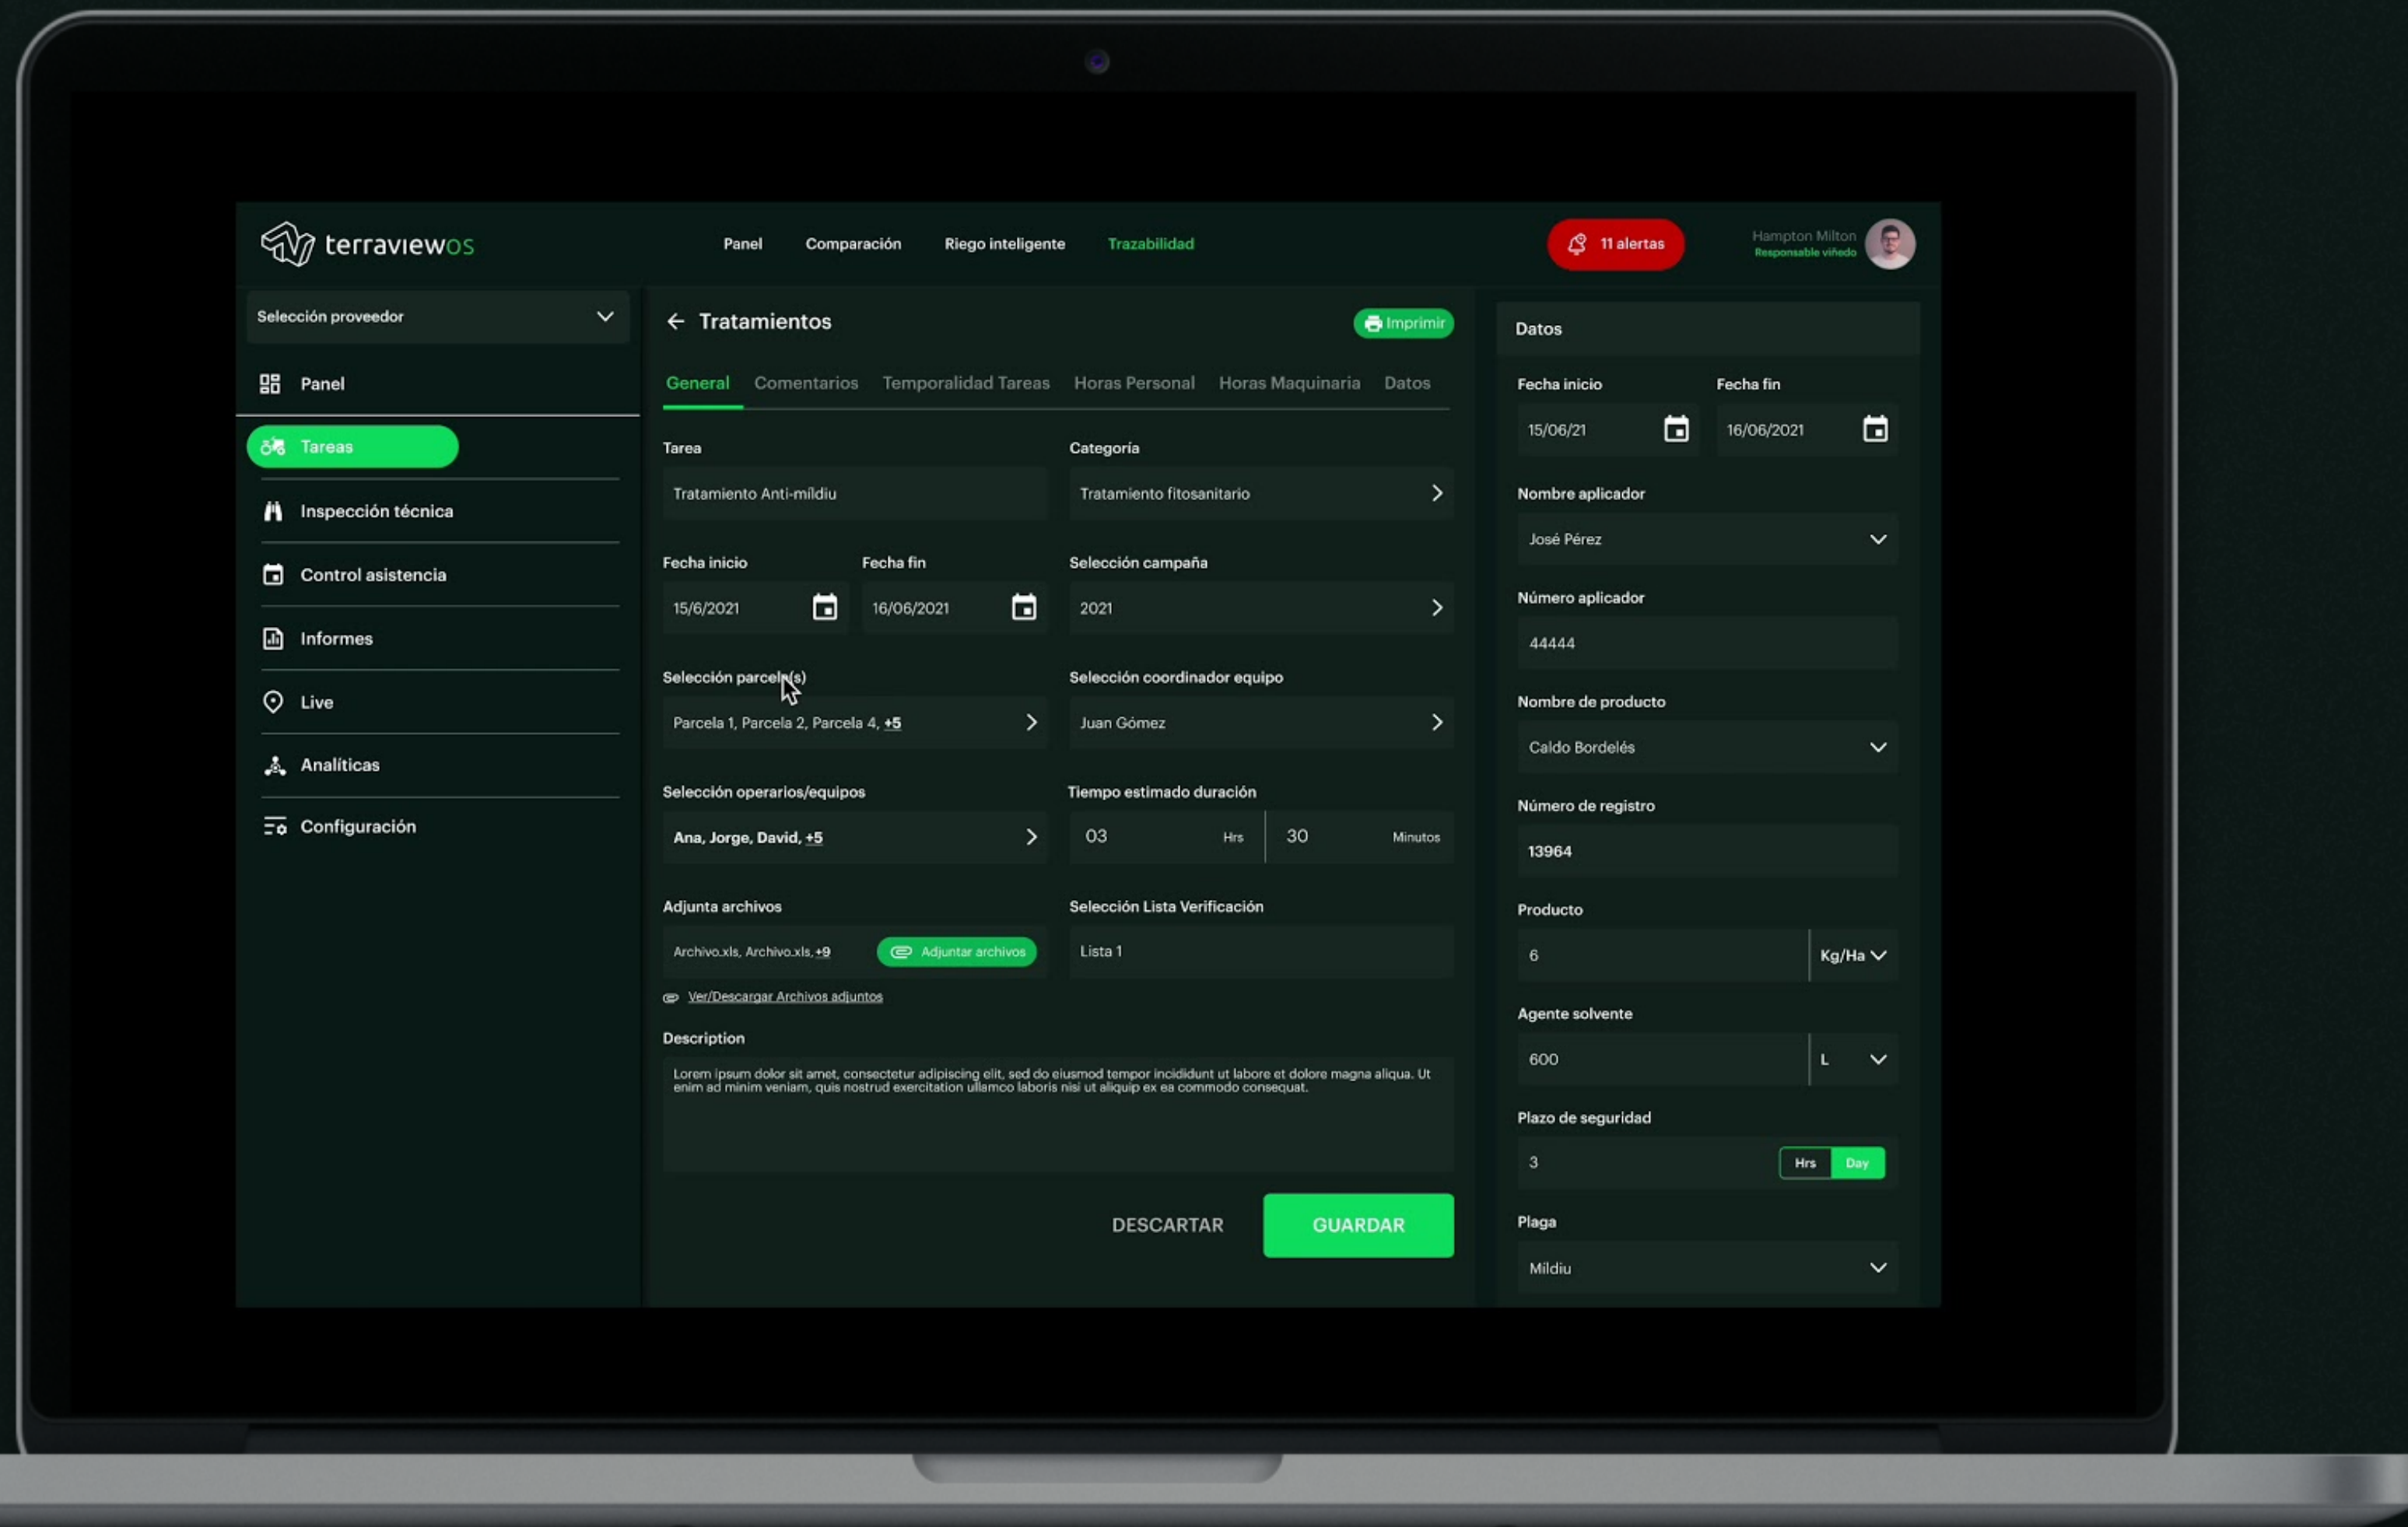

2022
TARGET

Contact
Prateek Srivastava
Co-founder & CEO
prateek@terraview.co
www.terraview.co

Barcelona, Zurich, New York

*AUM - Area Under Management | *ARR - Annual Recurring Revenue

FUNCIONALIDADES

CUADERNO DE CAMPO