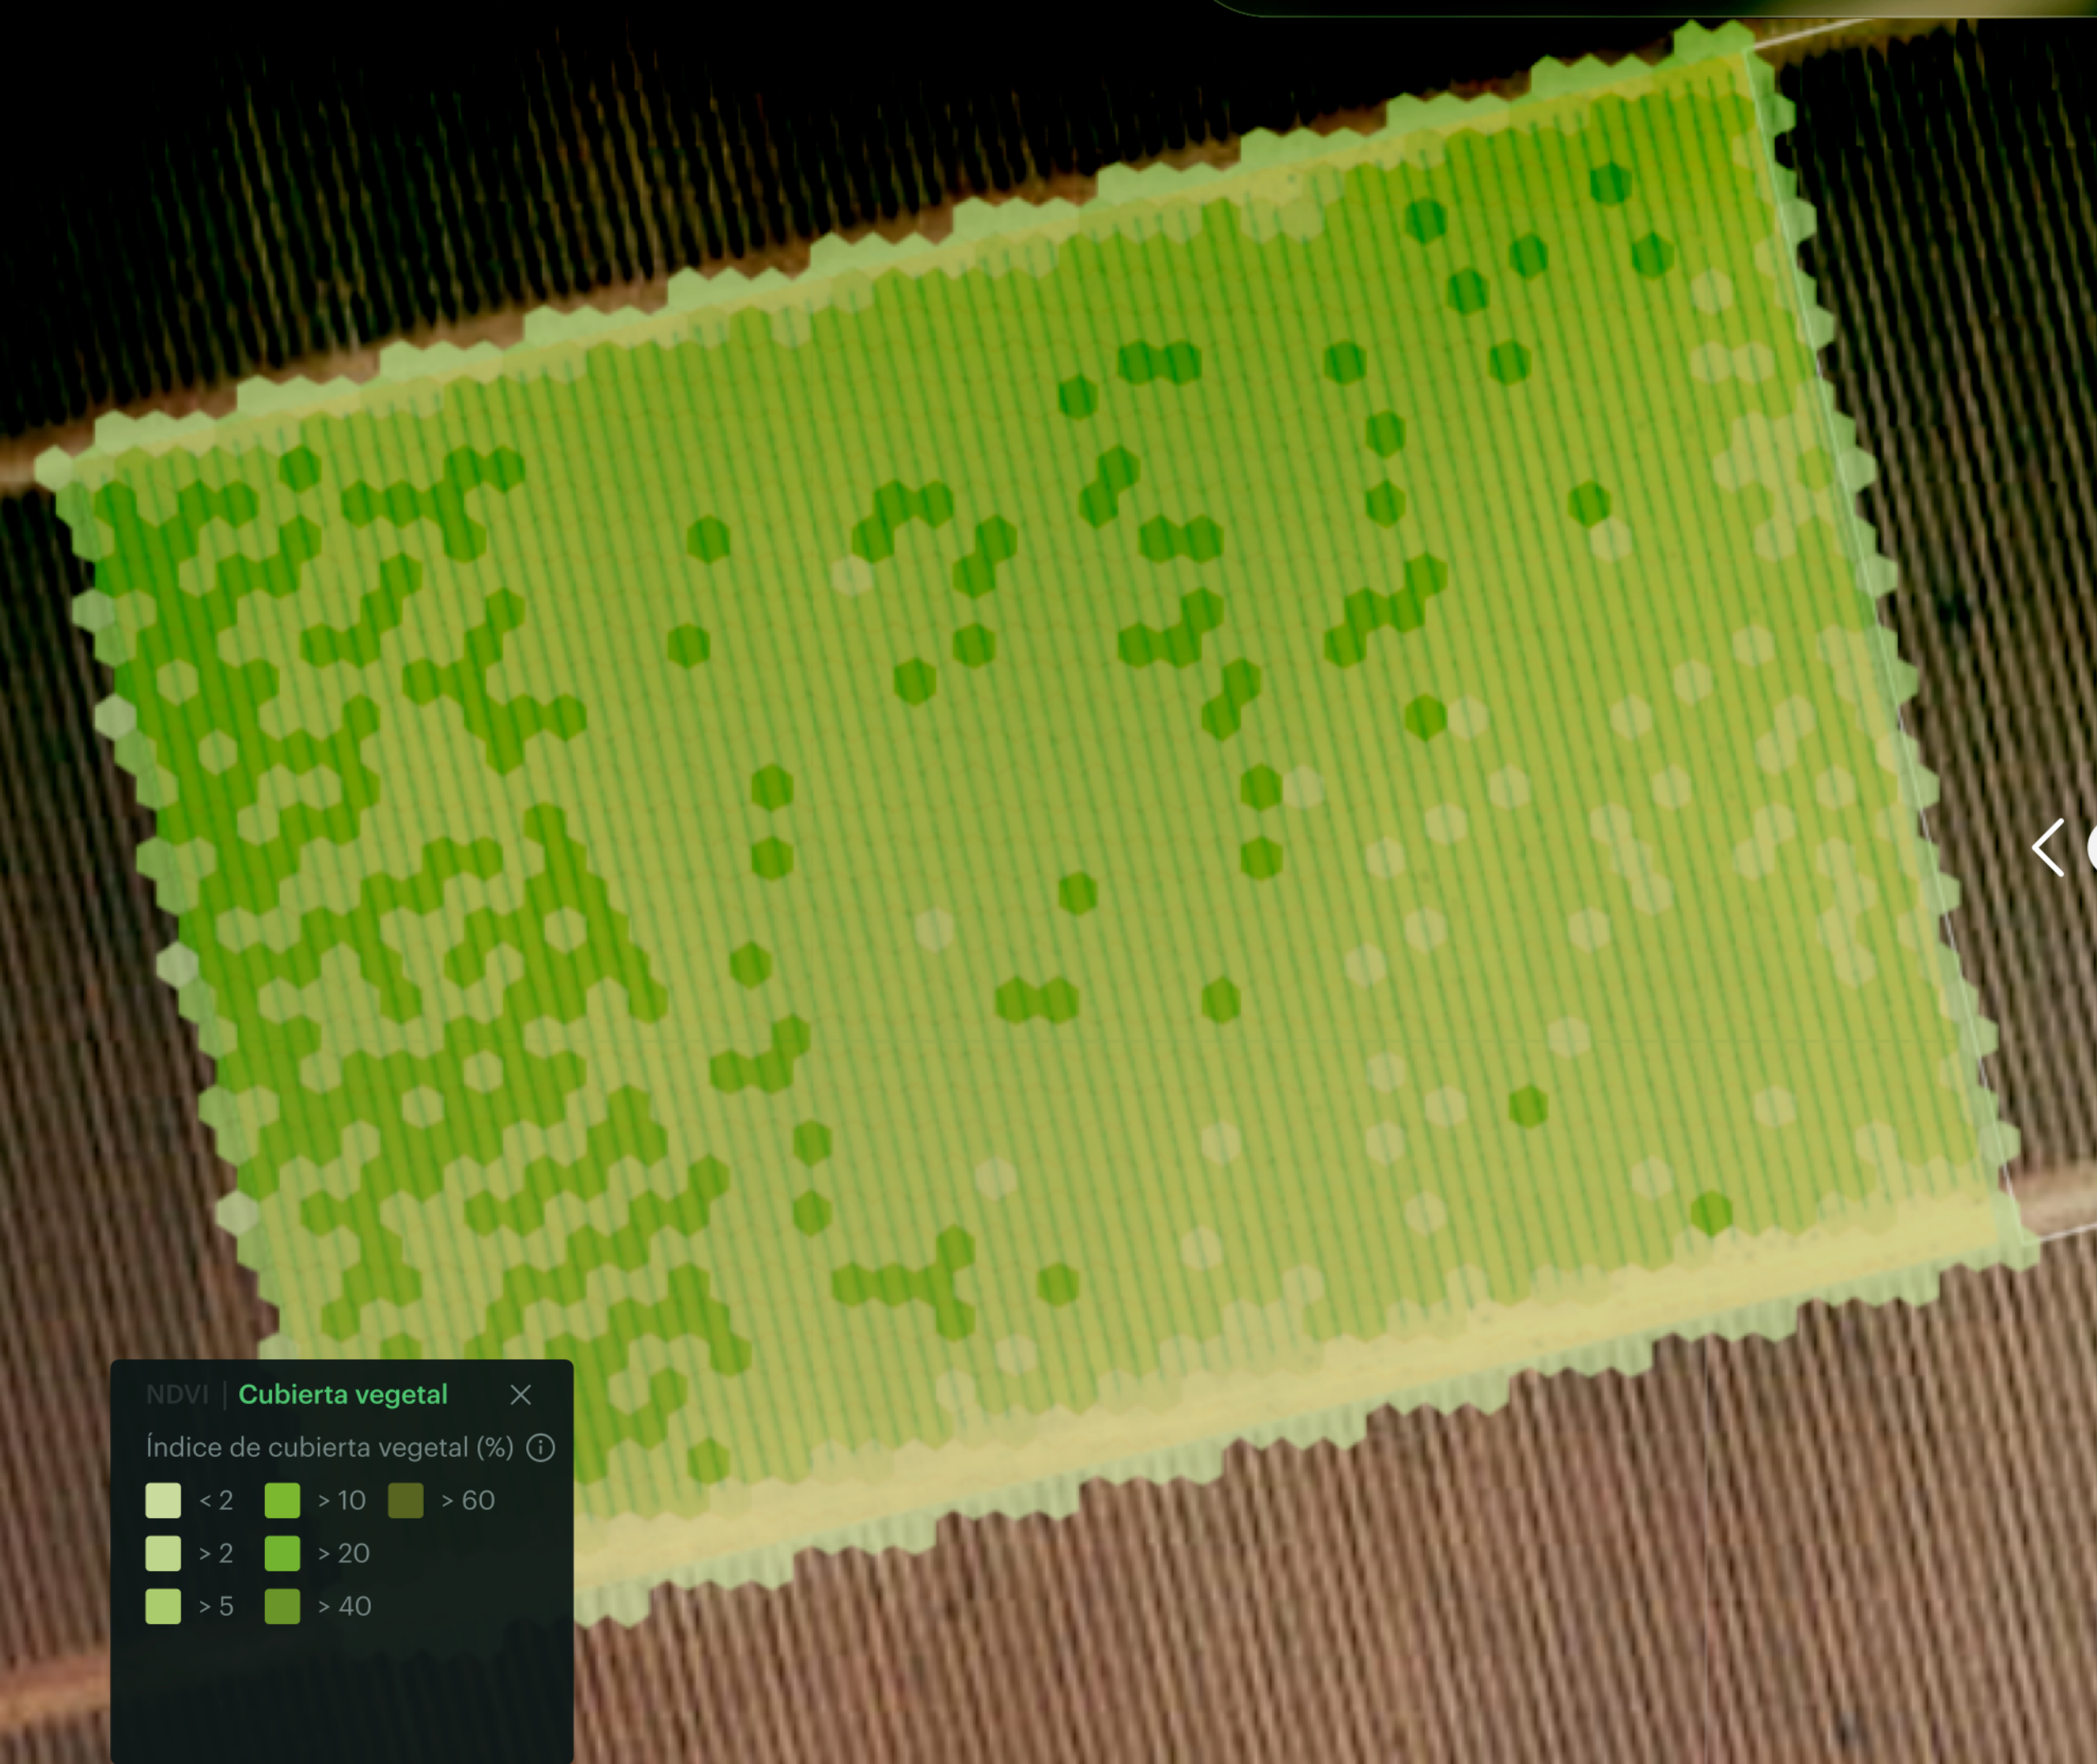

COMPARACIÓN

21 MAYO, 2020

31 JULIO, 2020