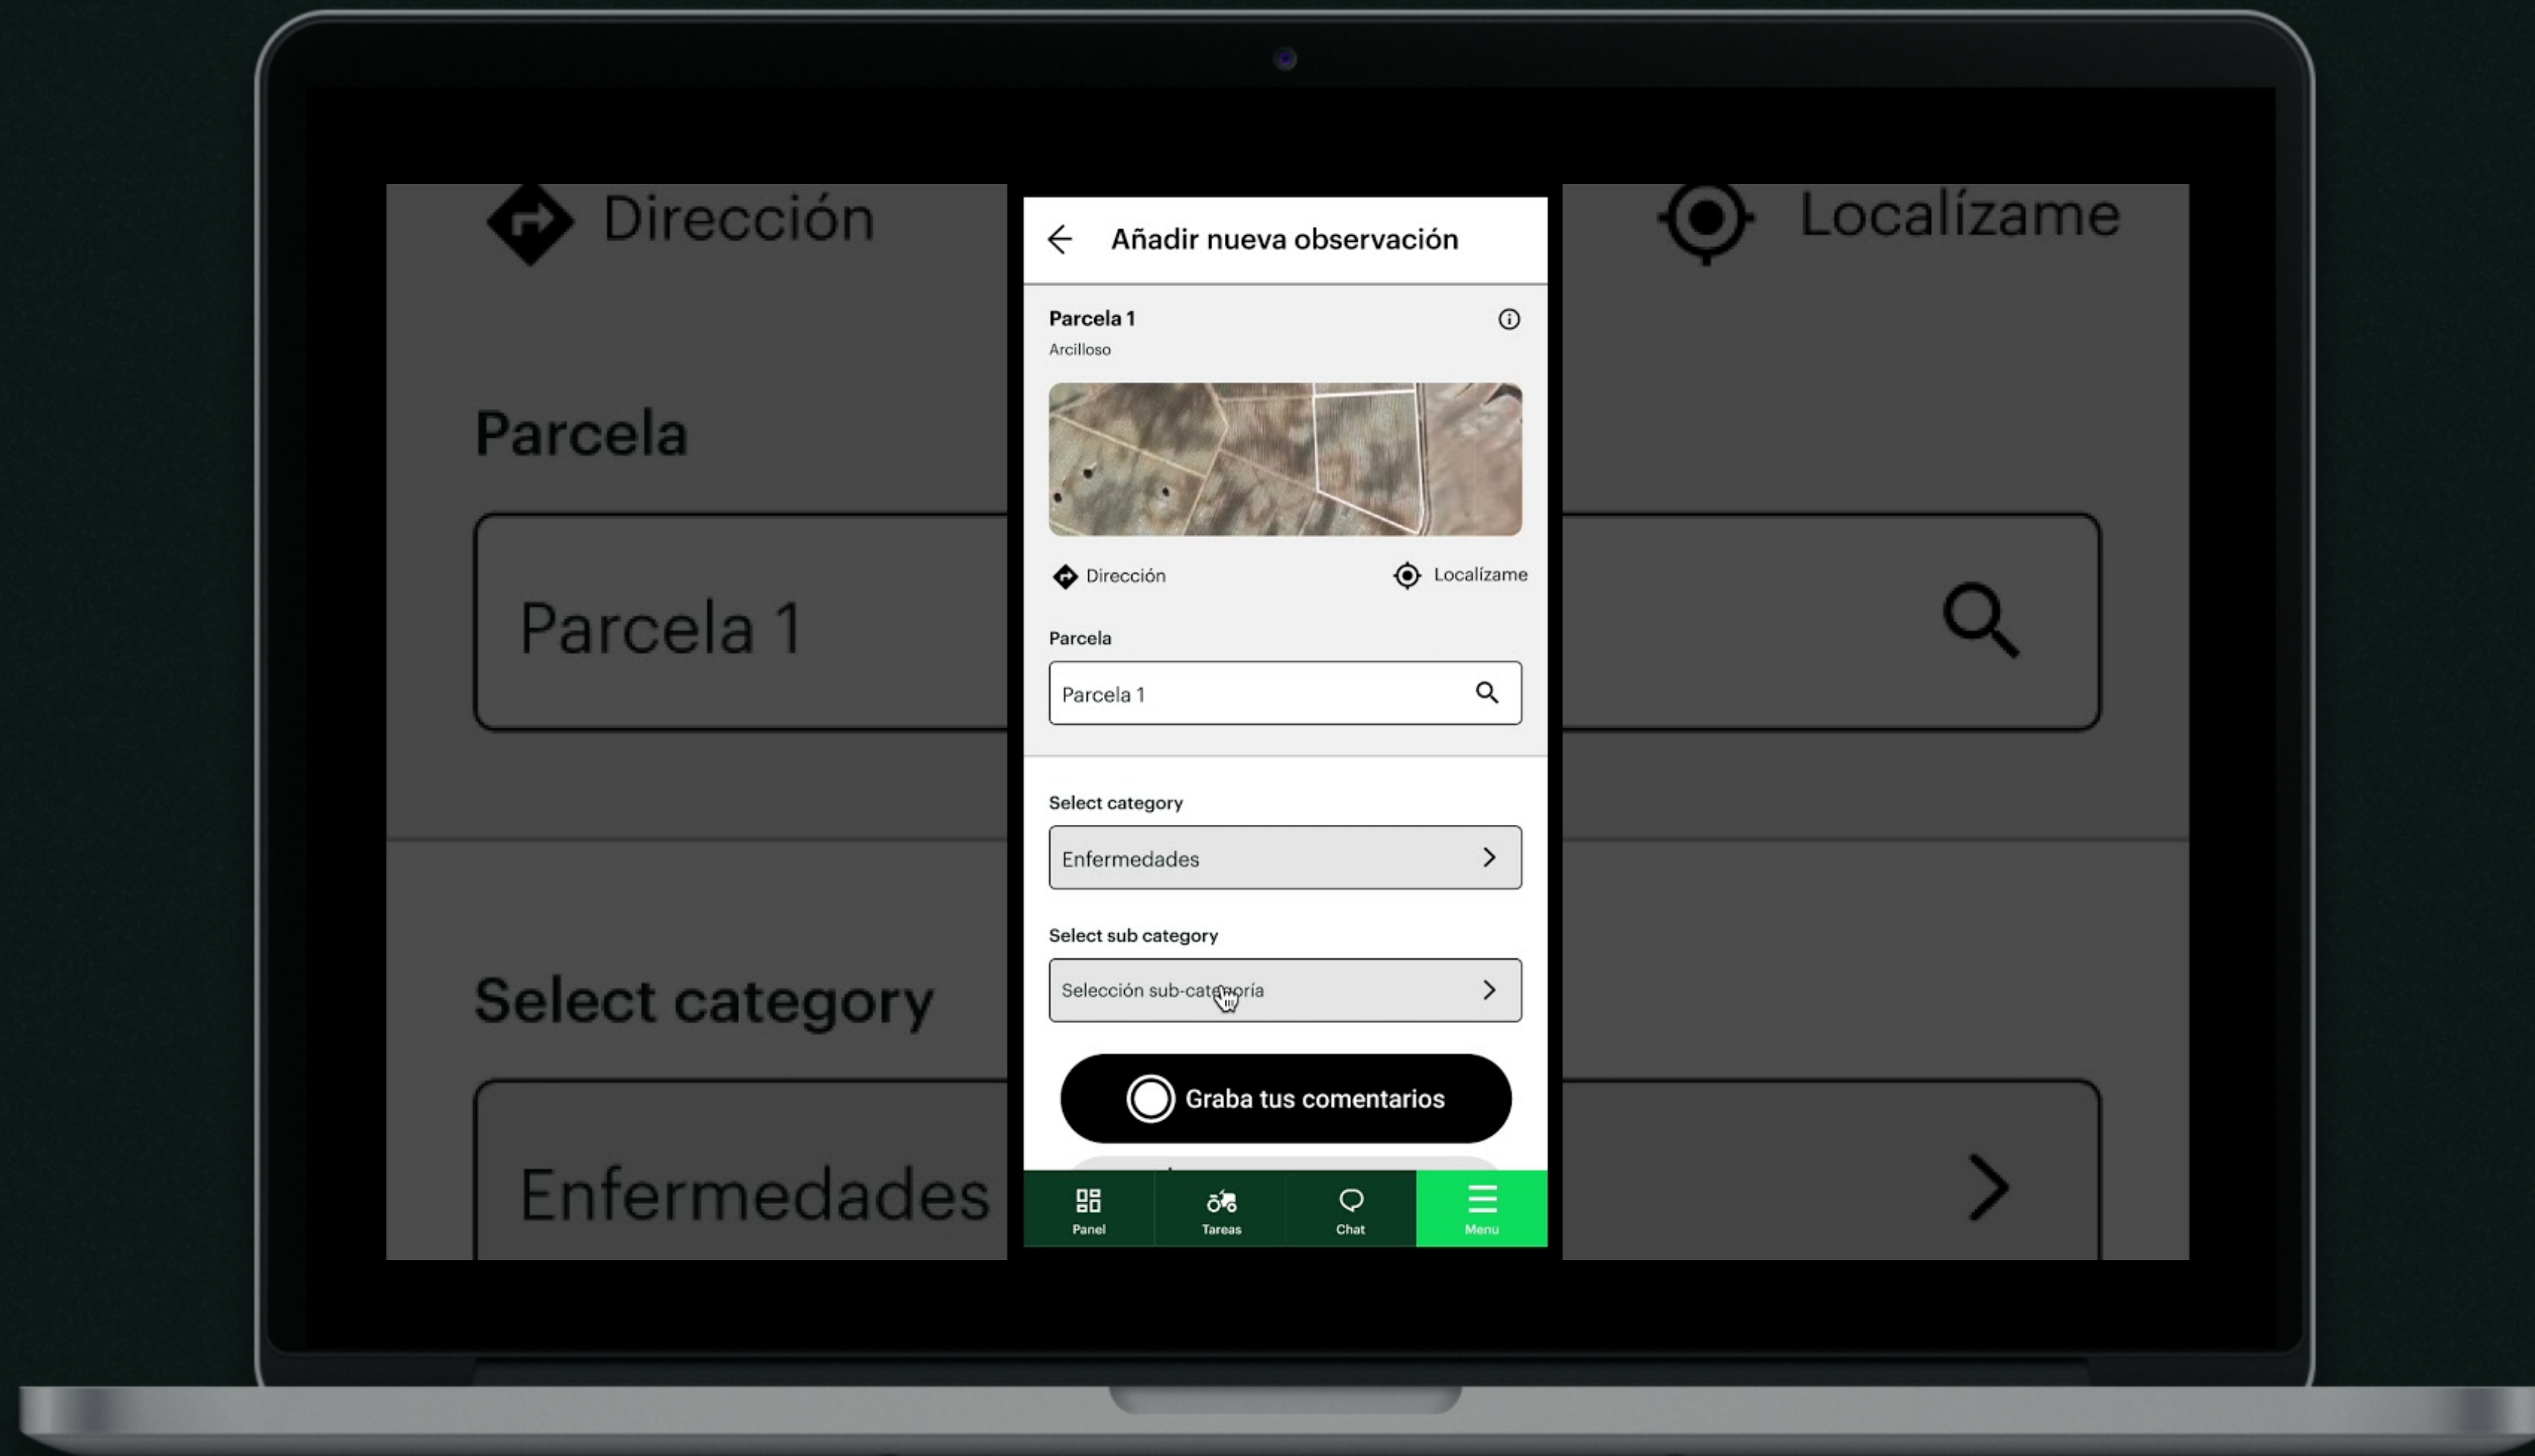

INSPECCIÓN TÉCNICA