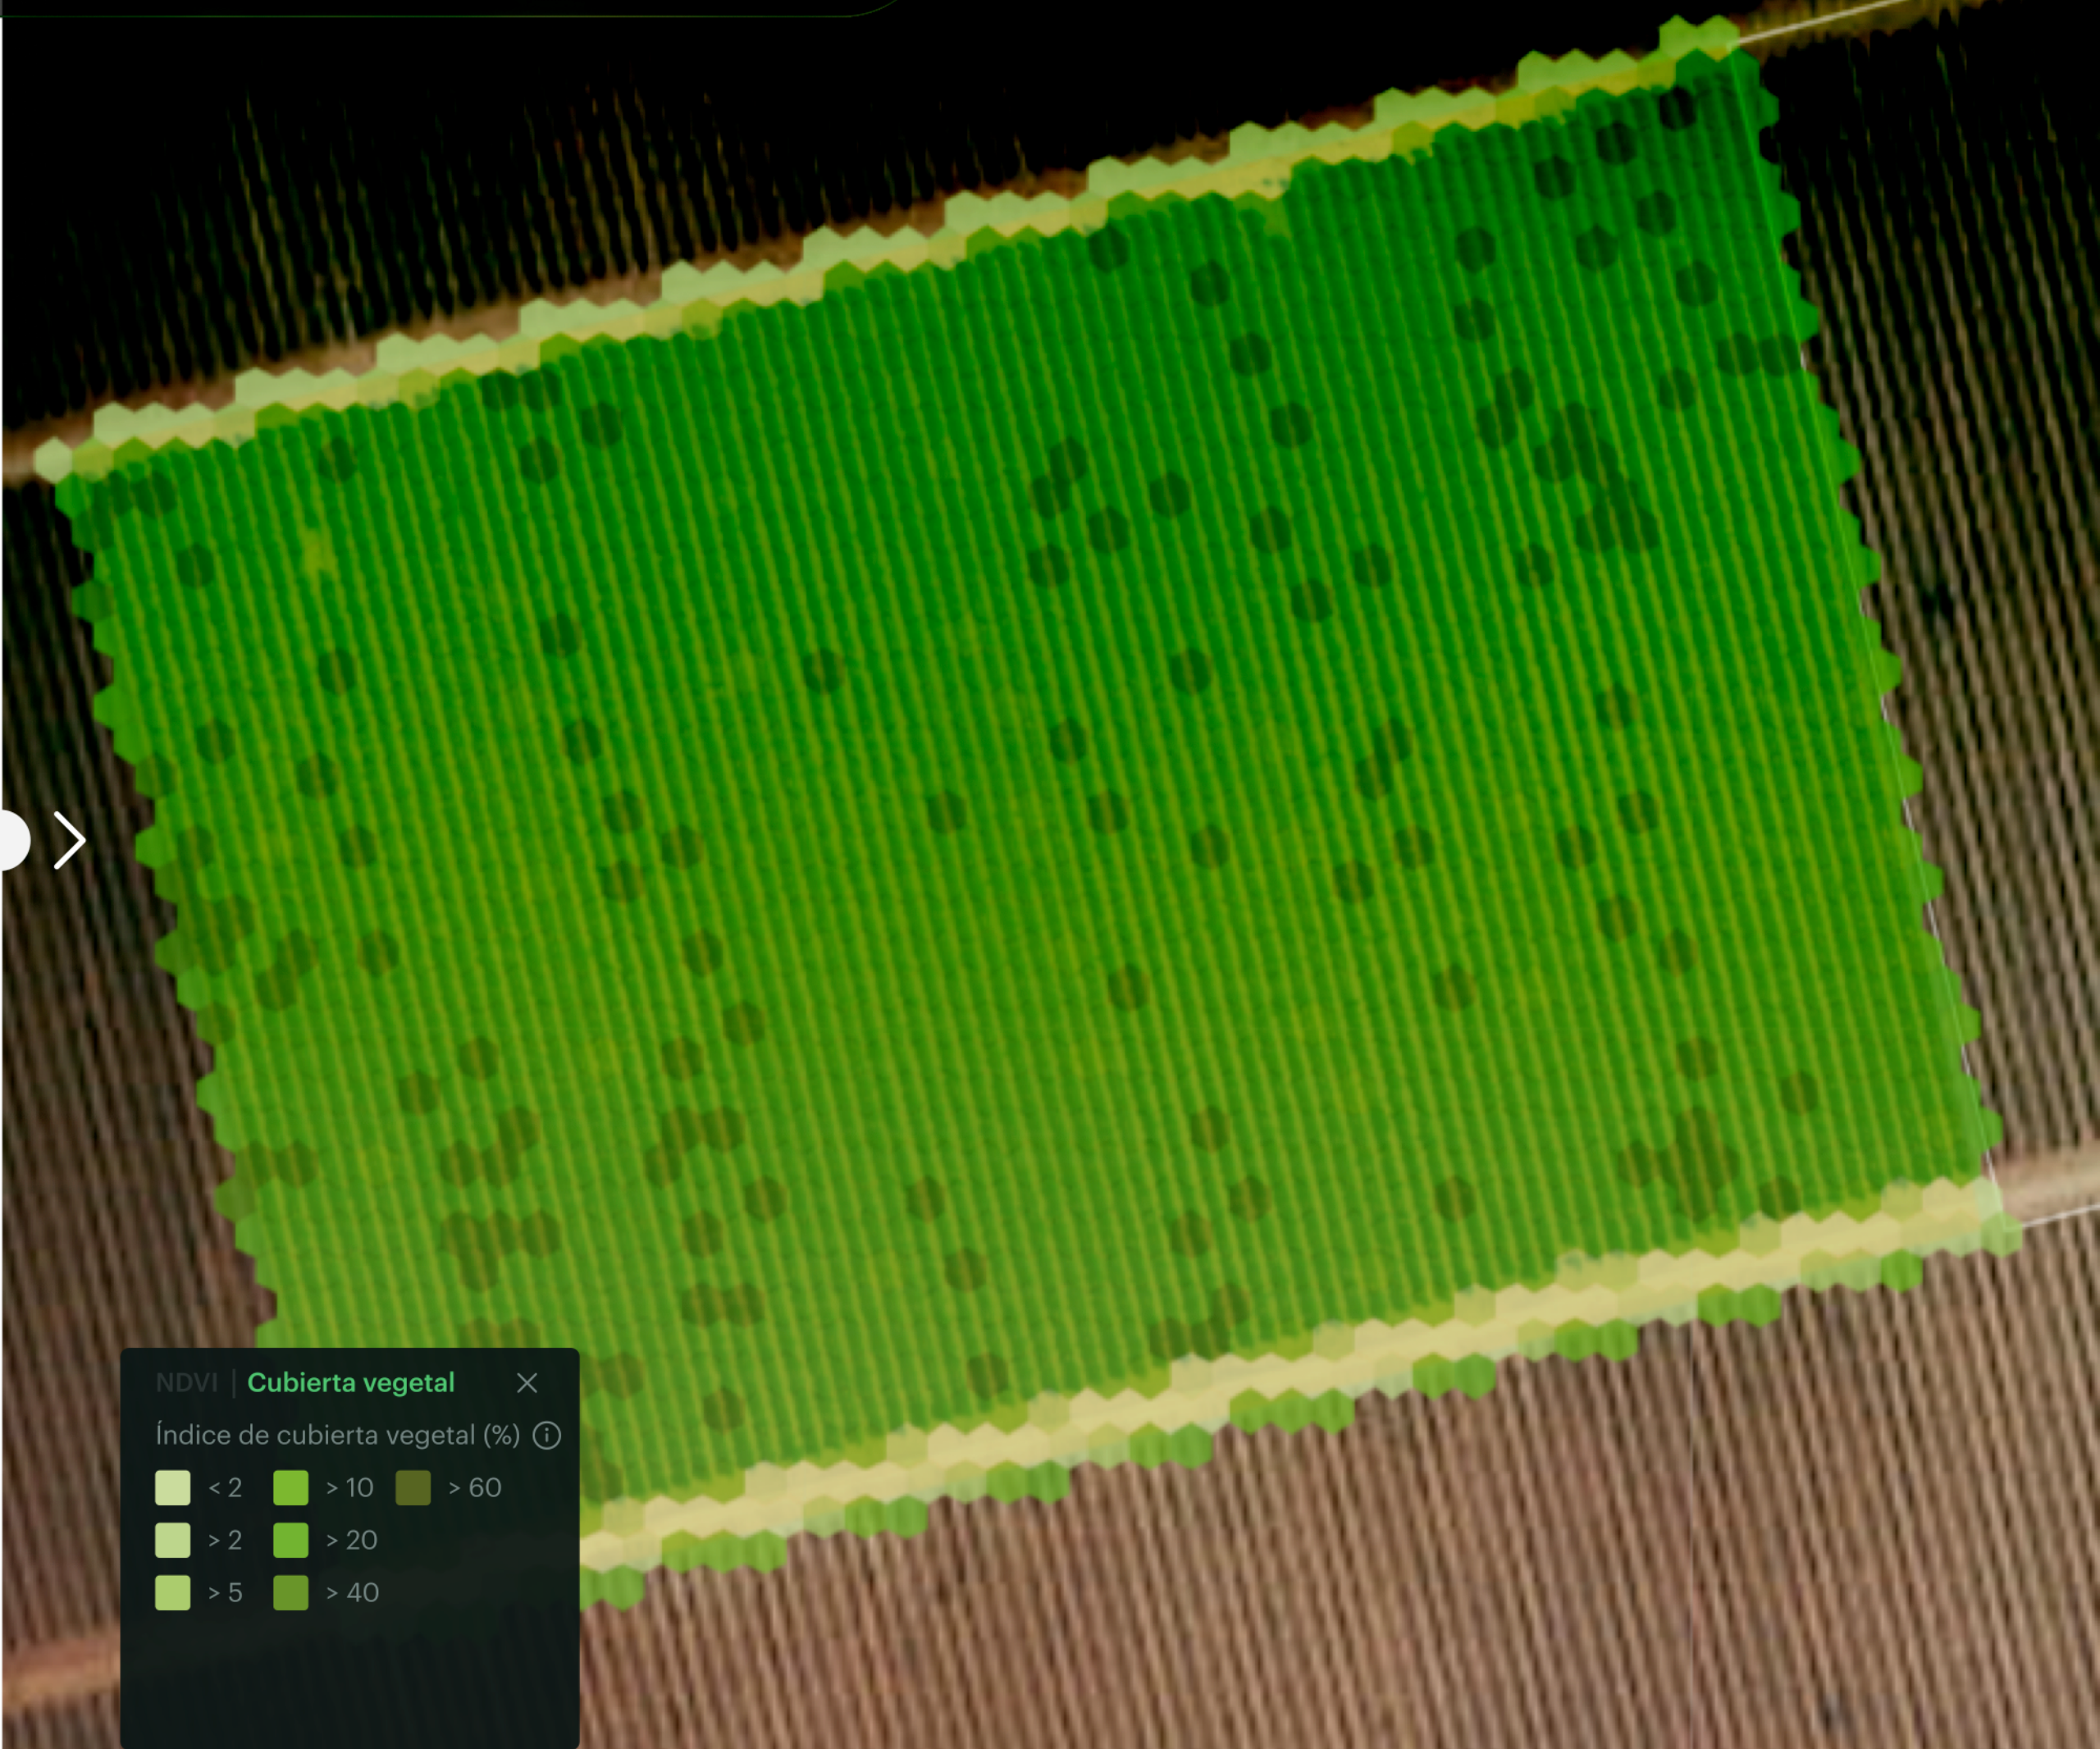

COMPARACIÓN

21 MAYO, 2020

31 JULIO, 2020